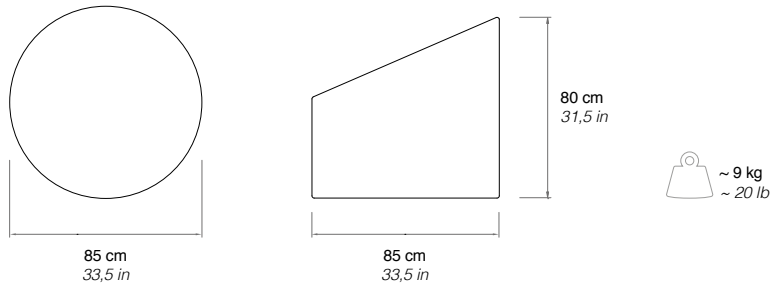

1968

**MOZZA**

Giuseppe Raimondi

**Seat of soft polyurethane upholstered with fabric.  
More colours available upon request.**