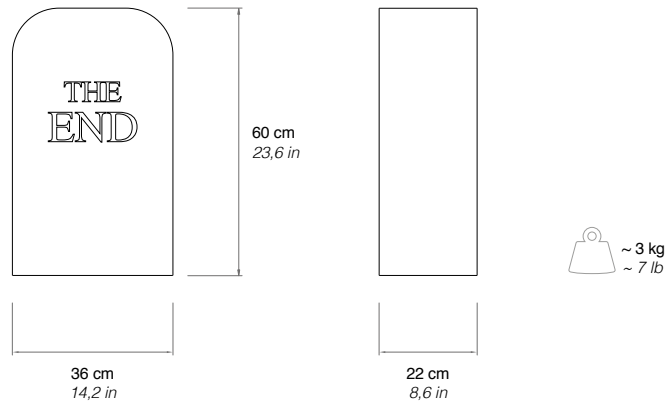

2019

THE END BLACK

TOILETPAPER

Limited Edition 1 / 500

Seat of soft polyurethane, finished and decorated with Guflac®.