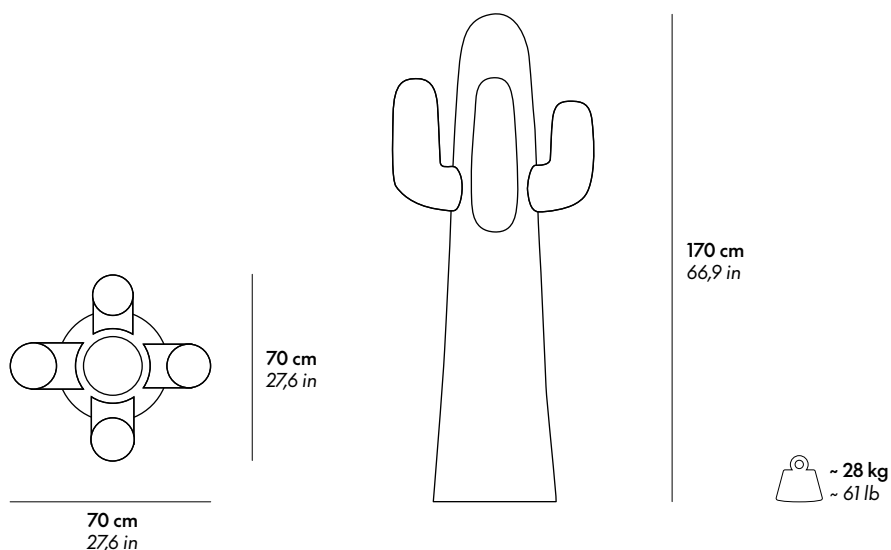

# SUNRISE CACTUS®

Coat stand of soft polyurethane finished by hand with Guflac®.

SUNRISE CACTUS®

2023  
Drocco / Mello  
Limited Edition 1/169