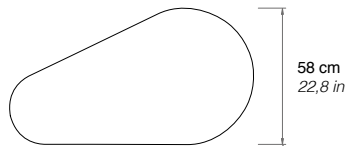

1967

DETECMA

Tullio Regge

**Seat of soft polyurethane upholstered with fabric.
More colours available upon request.**