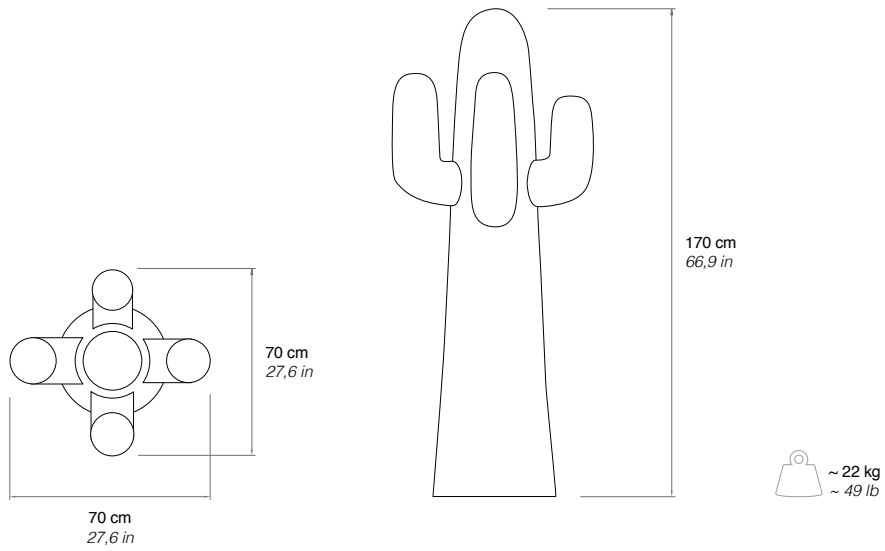

**ANOTHER WHITE**

Drocco / Mello

Coat stand of soft polyurethane finished by hand with Guflac®.