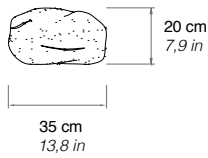

1968

SASSI

Piero Gilardi

Limited Edition 1 / 2000

Pouf and ornamental elements in soft polyurethane, finished and decorated by hand with Guflac®.