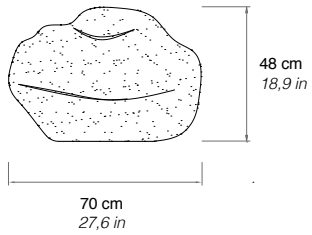

1968

SASSI

Piero Gilardi

Limited Edition 1 / 2000

Pouf and ornamental elements in soft polyurethane, finished and decorated by hand with Guflac®.