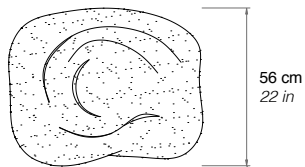

1968

SASSI

Piero Gilardi

Limited Edition 1 / 2000

Pouf and ornamental elements in soft polyurethane, finished and decorated by hand with Guflac®.