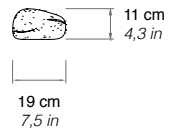

1968

SASSI

Piero Gilardi

Limited Edition 1 / 2000

Pouf and ornamental elements in soft polyurethane, finished and decorated by hand with Guflac®.