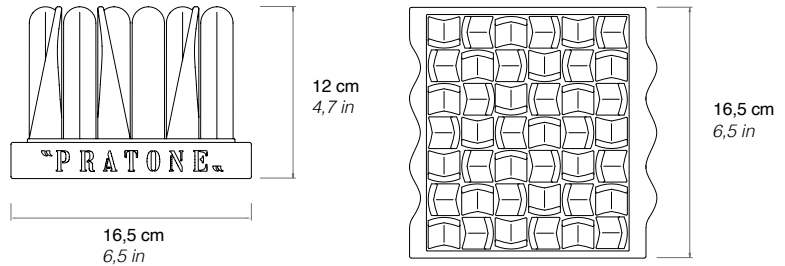

1971

PRATONE®

Ceretti / Derossi / Rosso

1972

CACTUS®

Drocco / Mello