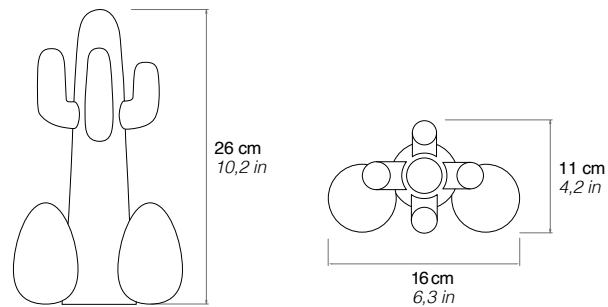

CACTUS®

Drocco / Mello

2013

GOD

Drocco / Mello + TOILETPAPER

Each miniature of the Bocca®, Cactus®, Pratone® and God designed in a 1:8 scale is made of polyurethane foam and perfectly reproduce the smallest details of the original ones.