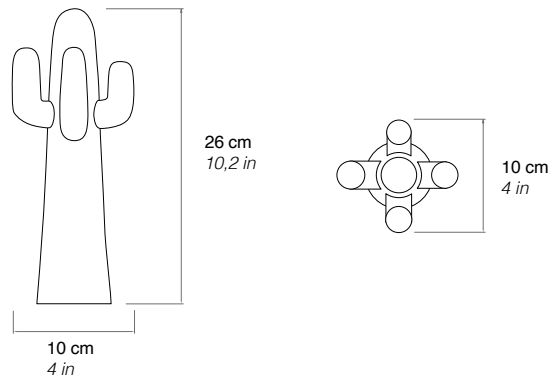

CACTUS®

Drocco / Mello

2013

GOD

Drocco / Mello + TOILETPAPER

Each miniature of the Bocca®, Cactus®, Pratone® and God designed in a 1:8 scale is made of polyurethane foam and perfectly reproduce the smallest details of the original ones.