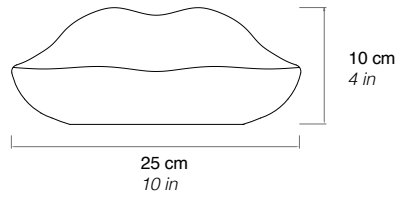

Guframini

1970

BOCCA®

Studio 65